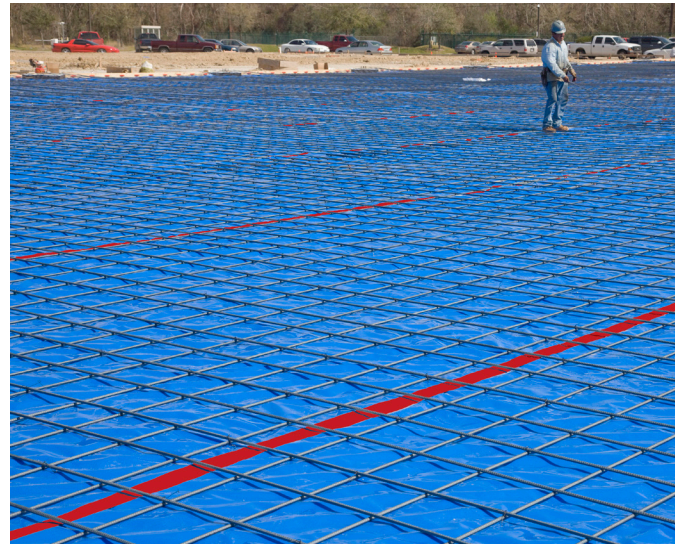

XTREME ACCESSORIES

UNDER CONCRETE SLAB VAPOR BARRIER

MASTER FORMAT #033000 - VAPOR BARRIER

XTREME THIN TAPE

DESCRIPTION

Tex-Trude Xtreme Tape is composed of a 7.5 mil thick strong self-adhering rubber based adhesive that has a high tack for a secure bond and is designed to seal the seams of the Xtreme Vapor Barrier Systems. It is also used to seal penetrations coming through the slab, small repairs, and patch areas.

INSTALLATION

Prior to installation, preform a visual inspection of the Xtreme Vapor Barrier to insure a 6" overlap has been achieved and all dust, dirt, debris, moisture has been removed.

Slab Penetration: Using Xtreme Vapor Barrier material, cut out a minimum of 12" and one-half times the pipe circumference. Cut slits in the boot half the width of the film. Slide the boot over the penetration. The boot is to be in flat contact with the Xtreme Vapor Barrier. It is important to tape the boot to the pipe and around the base.